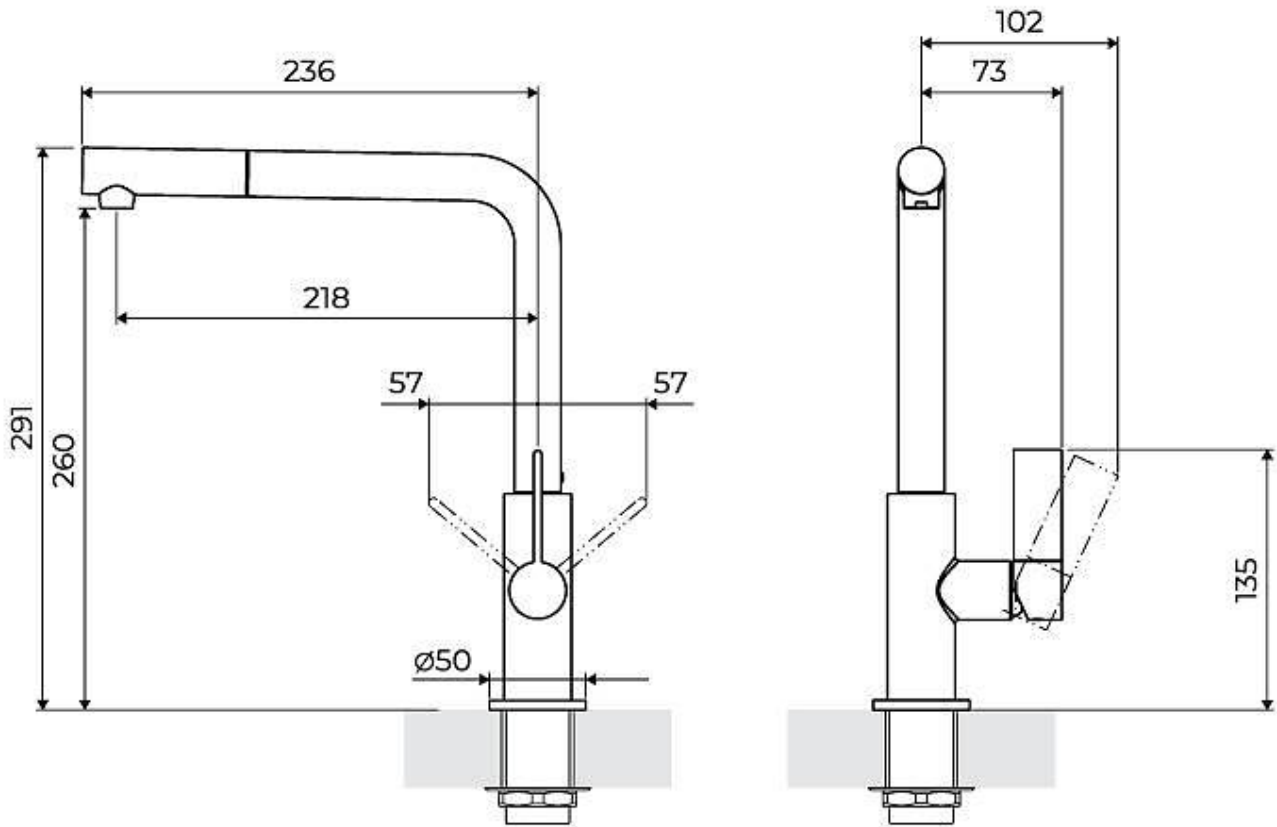

TECHNICAL DATA